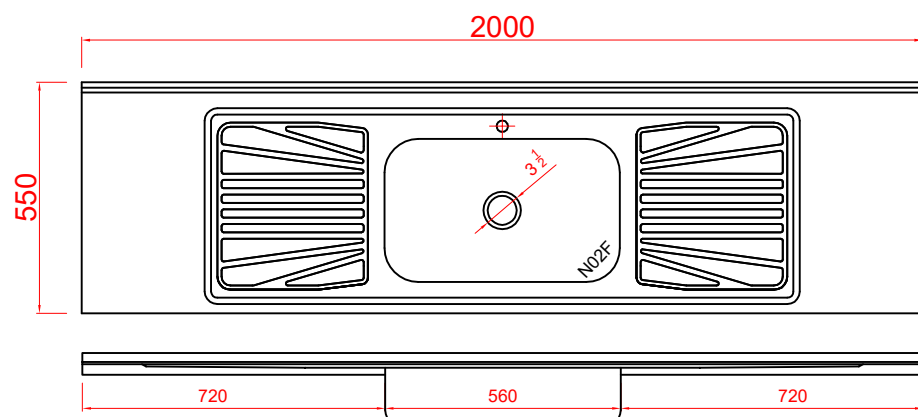

A Fabrinox se reserva o direito de alterar as informações apresentadas sem aviso prévio

fabrinox